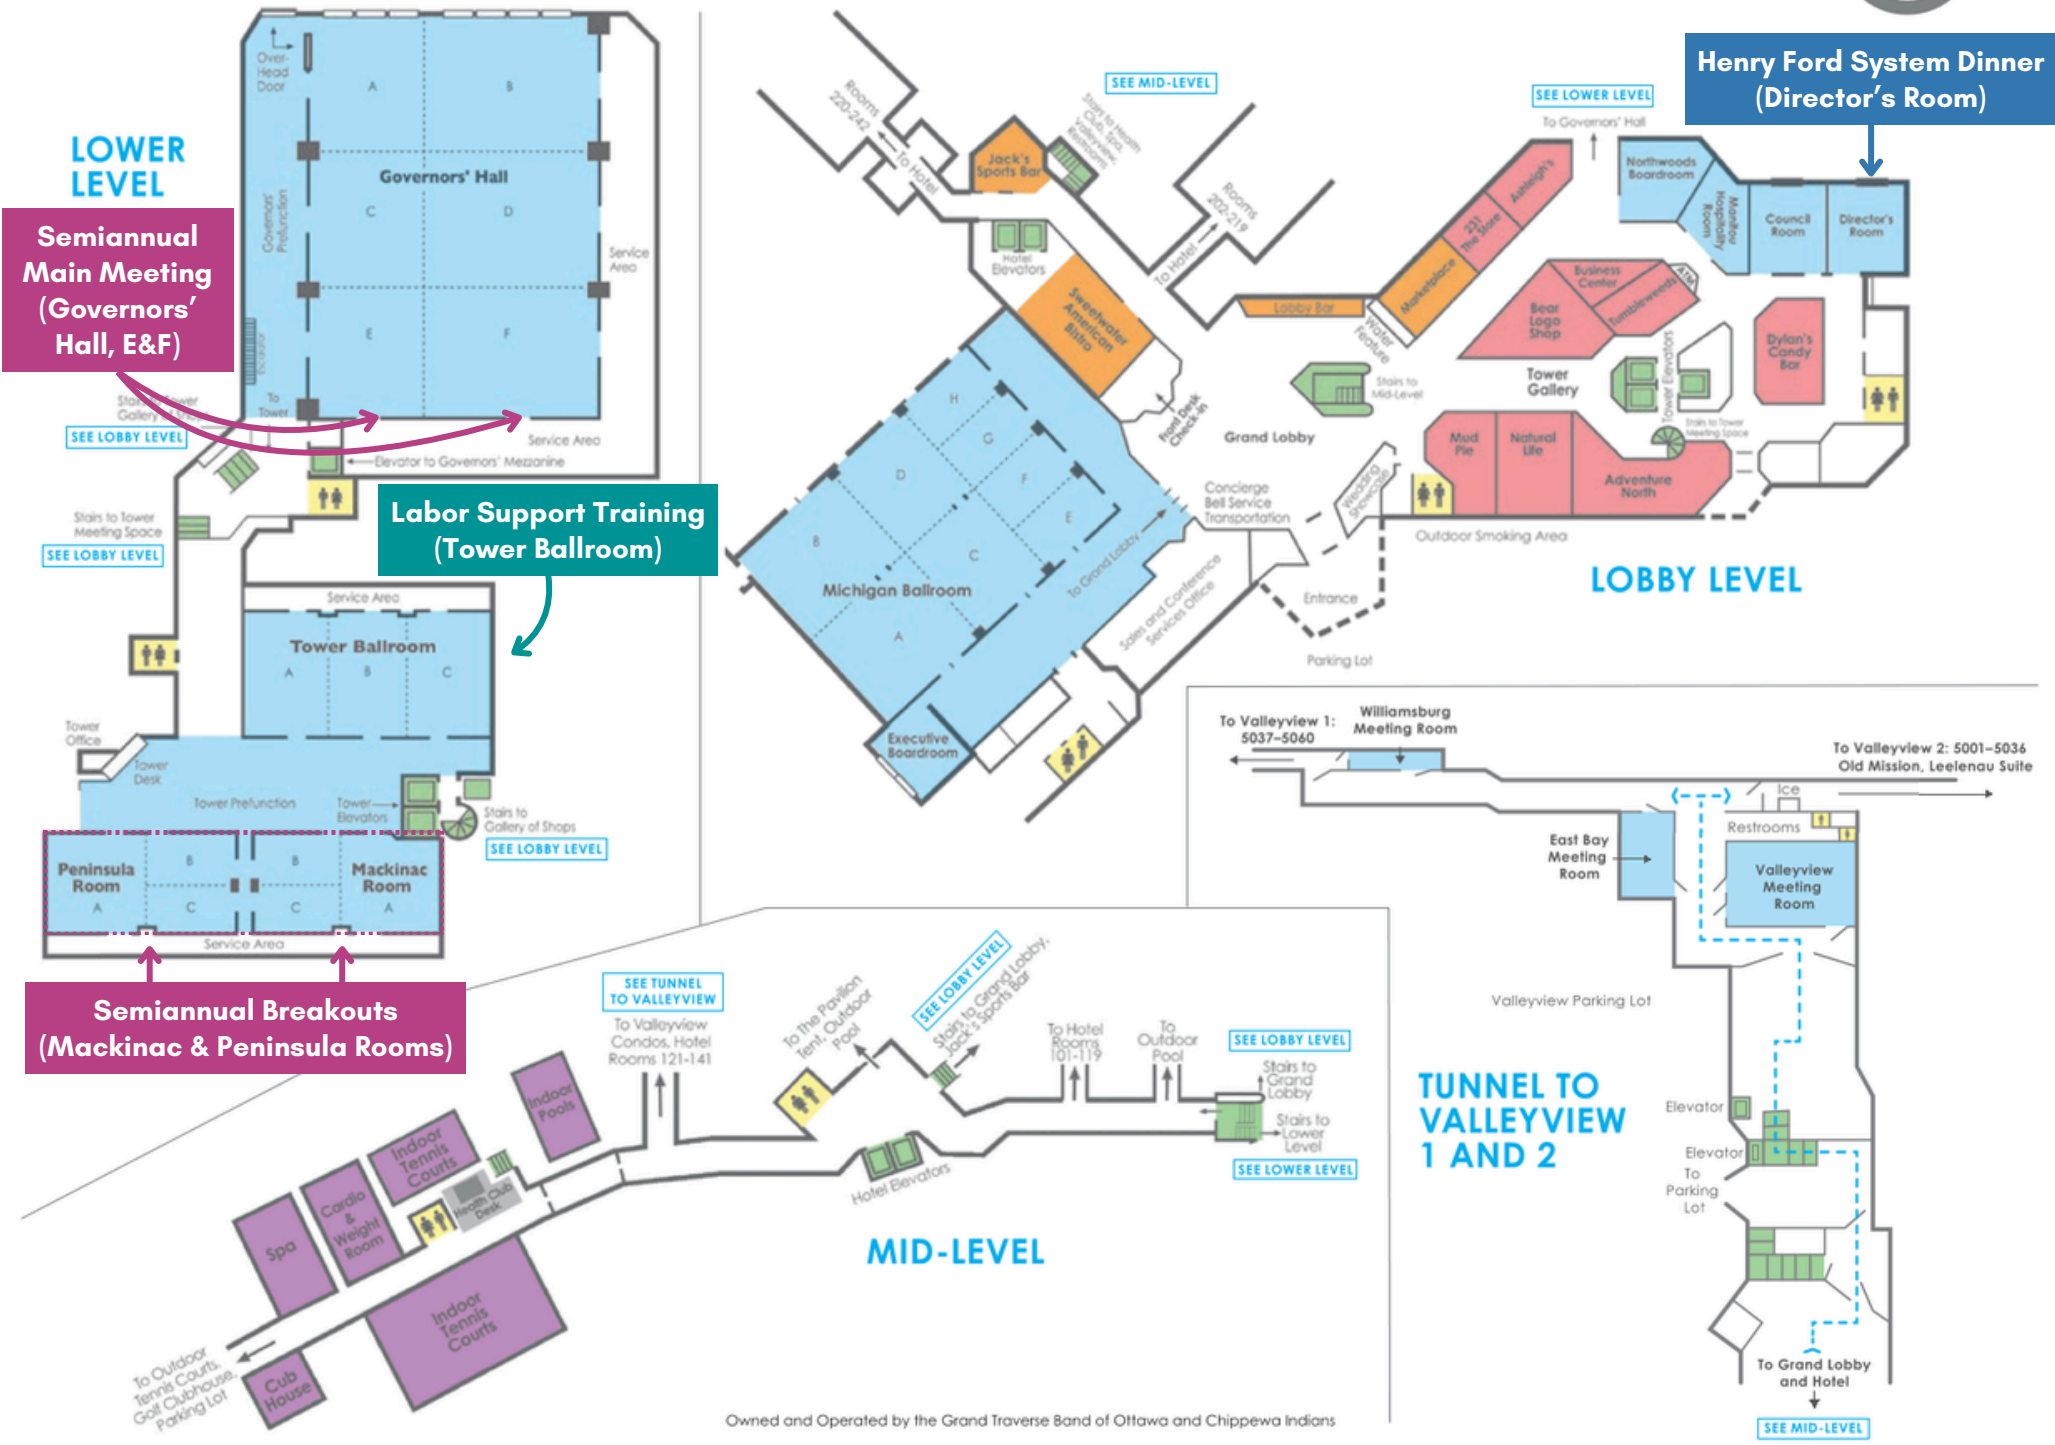

GRAND TRAVERSE RESORT AND SPA INTERIOR MAP

■ Meeting Space
 ■ Dining
 ■ Gallery of Shops
 ■ Public Restrooms
 ■ Elevators / Stairs
 ■ Health Club / Spa / Cub House / Indoor Pools / Indoor Tennis Courts

LOWER LEVEL

Semiannual Main Meeting (Governors' Hall, E&F)

Labor Support Training (Tower Ballroom)

Semiannual Breakouts (Mackinac & Peninsula Rooms)

Henry Ford System Dinner (Director's Room)

MID-LEVEL

LOBBY LEVEL

TUNNEL TO VALLEYVIEW 1 AND 2