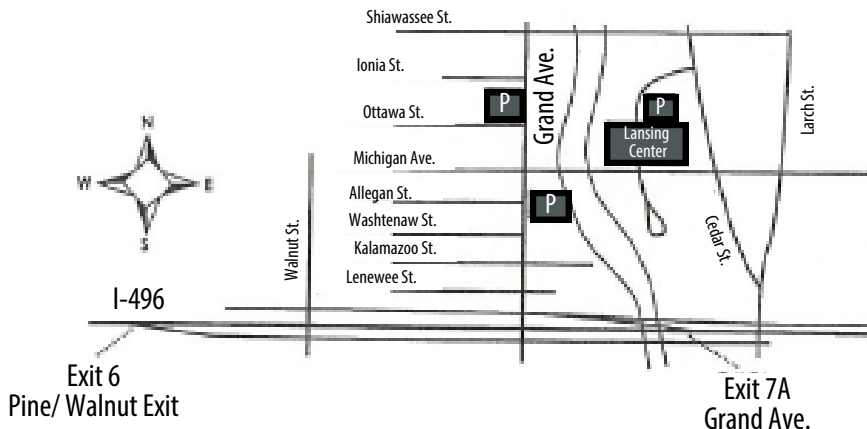

From the West:
East bound 495
Exit Pine/Walnut St.
Left (North) on Grand Ave.
Parking at the corner of Allegan St./ Grand Ave. or corner of Ottawa St. / Grand Ave. Also below and behind the Lansing Center

From the East:
West bound 496
Exit 7A
Right (North) on Grand Ave.
Parking at the corner of Allegan St. /Grand Ave. or corner of Ottawa St./ Grand Ave. Also below and behind the Lansing Center